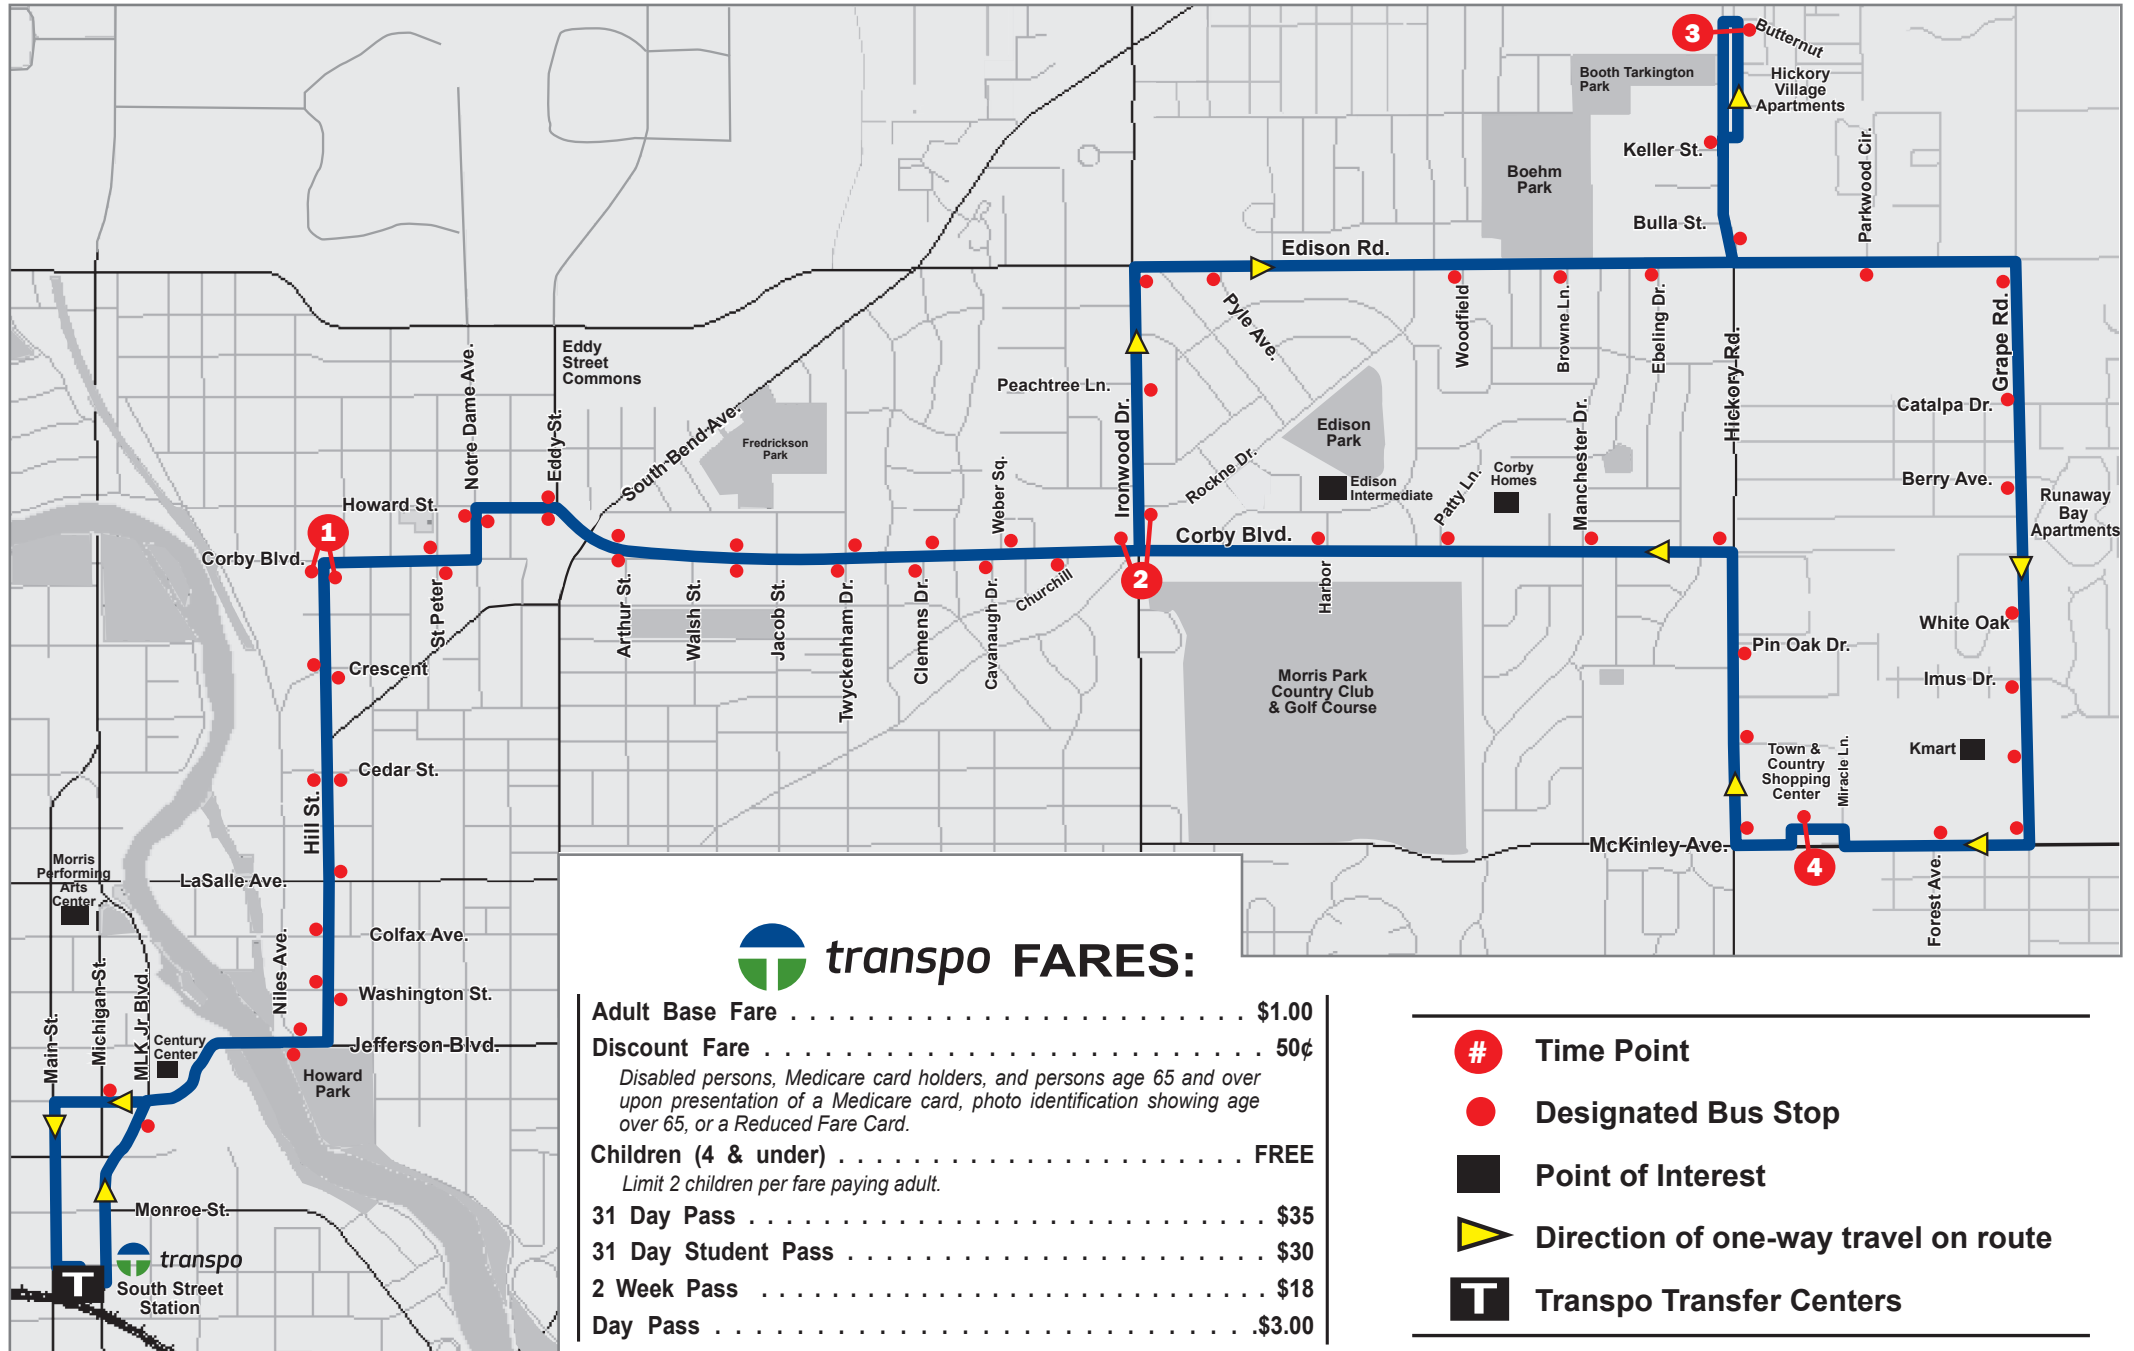

ROUTE 13 Corby / Town & Country

Information Line
(574) 233-2131

Website
www.sbtranspo.com

Follow sbtranspo

transpo FARES:

Adult Base Fare	.....	$1.00
Discount Fare	.....	50¢
<i>Disabled persons, Medicare card holders, and persons age 65 and over upon presentation of a Medicare card, photo identification showing age over 65, or a Reduced Fare Card.</i>		
Children (4 & under)	.....	FREE
<i>Limit 2 children per fare paying adult.</i>		
31 Day Pass	.....	$35
31 Day Student Pass	.....	$30
2 Week Pass	.....	$18
Day Pass	.....	$.30

- # Time Point
- Designated Bus Stop
- Point of Interest
- Direction of one-way travel on route
- T Transpo Transfer Centers