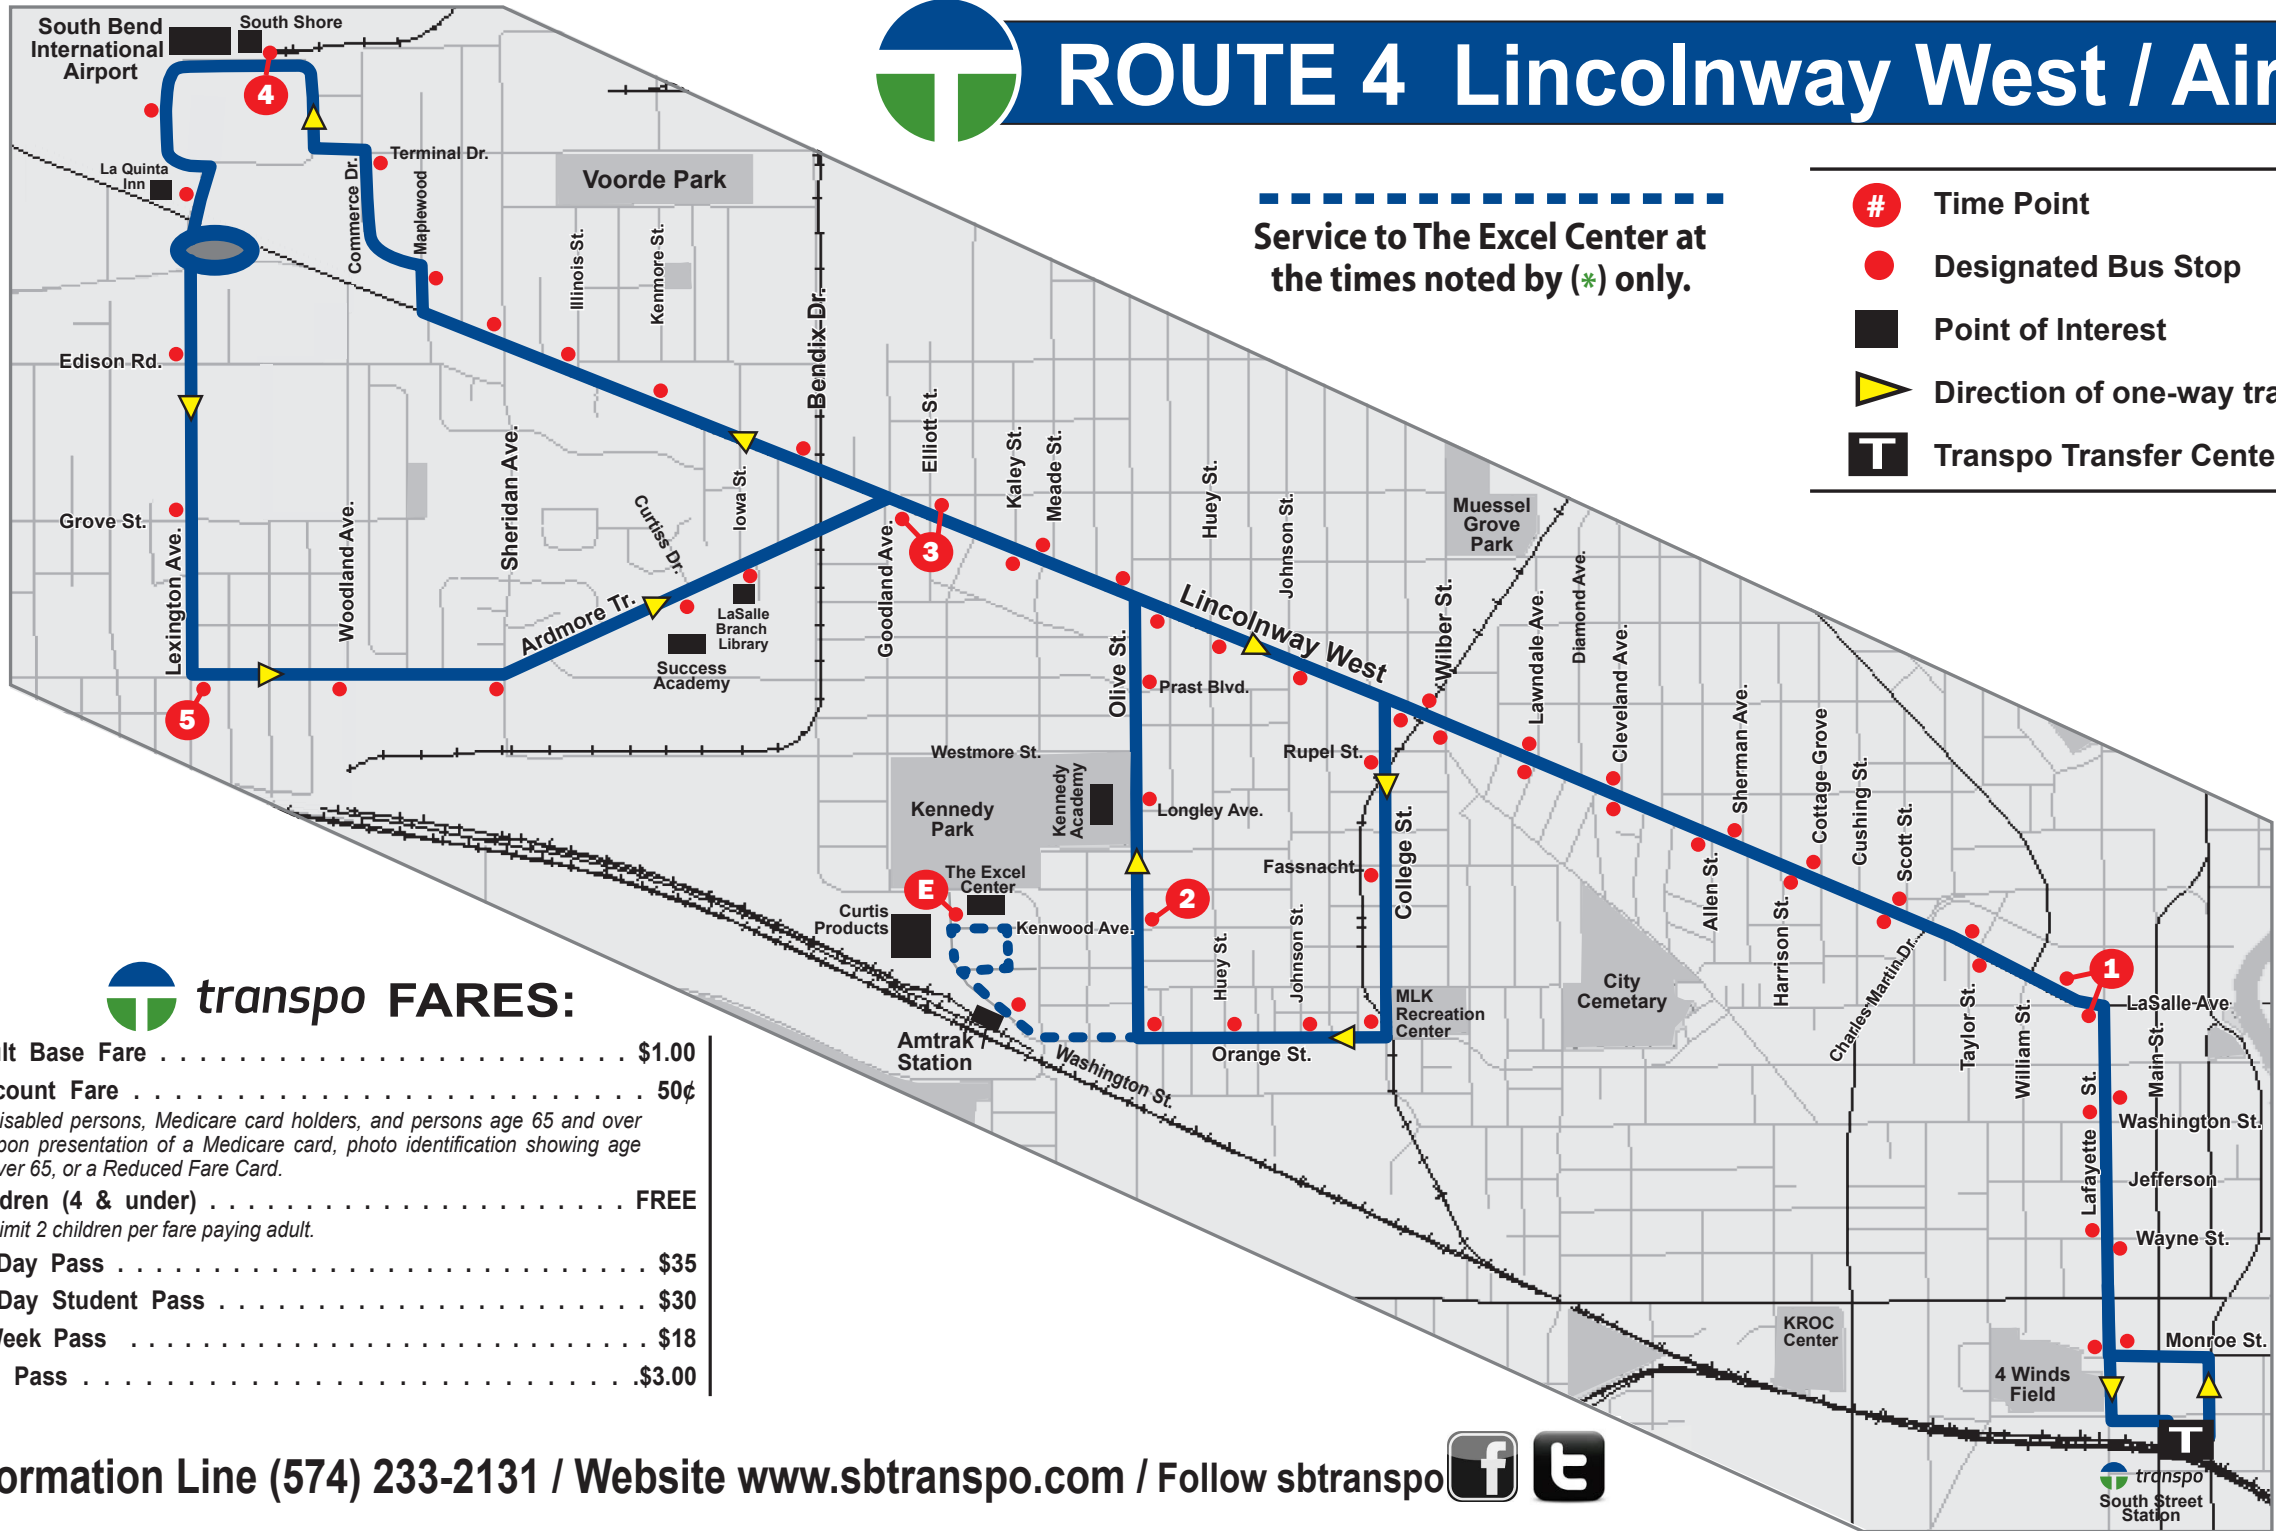

# ROUTE 4 Lincolnway West / Airport

Service to The Excel Center at the times noted by (\*) only.

- # Time Point
- Designated Bus Stop
- Point of Interest
- ▶ Direction of one-way travel on route
- T Transpo Transfer Centers

## transpo FARES:

Adult Base Fare	\$1.00
Discount Fare	50¢
<i>Disabled persons, Medicare card holders, and persons age 65 and over upon presentation of a Medicare card, photo identification showing age over 65, or a Reduced Fare Card.</i>	
Children (4 & under)	FREE
<i>Limit 2 children per fare paying adult.</i>	
31 Day Pass	\$35
31 Day Student Pass	\$30
2 Week Pass	\$18
Day Pass	\$3.00

# SATURDAYS

	South Street Station	Lincolnway & William	Kenwood & Olive	Lincolnway & Elliott	South Bend Reg Airport	Lexington & Ardmore	Lincolnway & Goodland	Lincolnway & Lafayette	South Street Station
	T	1	2	3	4	5	3	1	T
AM	6:40	6:44	6:51	6:55	7:00	7:04	7:08	7:16	7:20
	7:40	7:44	7:51	7:55	8:00	8:04	8:08	8:16	8:20
	8:40	8:44	8:51	8:55	9:00	9:04	9:08	9:16	9:20
	9:40	9:44	9:51	9:55	10:00	10:04	10:08	10:16	10:20
	10:40	10:44	10:51	10:55	11:00	11:04	11:08	11:16	11:20
	11:40	11:44	11:51	11:55	12:00	12:04	12:08	12:16	12:20
PM	12:40	12:44	12:51	12:55	1:00	1:04	1:08	1:16	1:20
	1:40	1:44	1:51	1:55	2:00	2:04	2:08	2:16	2:20
	2:40	2:44	2:51	2:55	3:00	3:04	3:08	3:16	3:20
	3:40	3:44	3:51	3:55	4:00	4:04	4:08	4:16	4:20
	4:40	4:44	4:51	4:55	5:00	5:04	5:08	5:16	5:20
	5:40	5:44	5:51	5:55	6:00	6:04	6:08	6:16	6:20

# ROUTE 4 Lincolnway West / Airport

- ▶ South Street Station
- ▶ Martin Luther King Center
- ▶ Amtrak Station
- ▶ The Excel Center
- ▶ Kennedy Academy
- ▶ South Bend International Airport